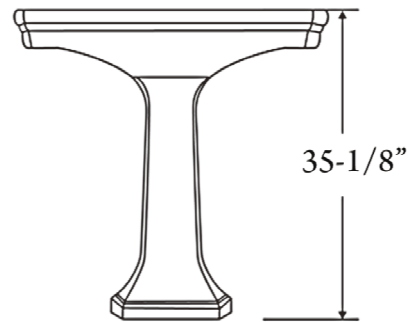

# DREW 770 PEDESTAL LAVATORY

CAT. NO  
3-910X

Faucet not included

Mounting hardware

W: 30-1/2"  
D: 21"  
H: 35-1/8"

Column: 27-1/2" H x 12" W x 12" D

## Interior Dimensions:

Basin interior:	17-3/4" x 11-1/4"
Basin depth:	5"
Faucet and spout holes:	1-1/2"
Back of basin to center of faucet:	2-1/2"
Back of basin to center of drain:	8-1/2"
Mount bolts height:	31-1/4"
Mount holes cc:	8-3/8"

## Features:

- ▶ Made of Vitreous China
- ▶ Available pre-drilled for single hole (3-9101), 4" centerset (3-9104), or 8" widespread faucet (3-9108)
- ▶ Overflow
- ▶ Mounting hardware included
- ▶ Back of column is open

**Colors:**  
WH White

Meets or exceeds the following specifications: ASME A112.19.2 2013 and CSA B45.1-13 for ceramic plumbing fixtures.

Dimensions of fixture are nominal and may vary within the range of tolerances established by ASME Standard A112.19.2. Dimensions and specifications subject to change without notice.