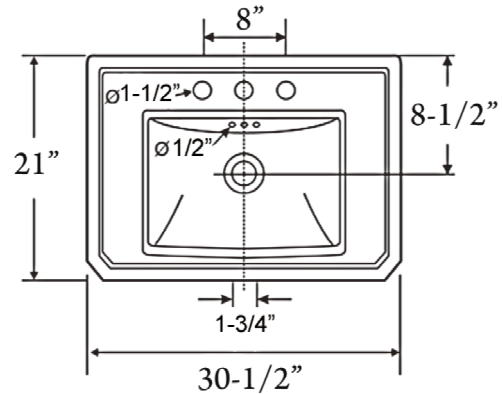

# DREW 770 PEDESTAL LAVATORY

CAT. NO  
3-910X

Faucet not included

Mounting hardware

W: 30-1/2"  
D: 21"  
H: 35-1/8"

Column: 27-1/2" H x 12" W x 12" D

## Interior Dimensions:

Basin interior:	17-3/4" x 11-1/4"
Basin depth:	5"
Faucet and spout holes:	1-1/2"
Back of basin to center of faucet:	2-1/2"
Back of basin to center of drain:	8-1/2"
Mount bolts height:	31-1/4"
Mount holes cc:	8-3/8"

## Features:

- ▶ Made of Vitreous China
- ▶ Available pre-drilled for single hole (3-9101), 4" centerset (3-9104), or 8" widespread faucet (3-9108)
- ▶ Overflow
- ▶ Mounting hardware included
- ▶ Back of column is open

**Colors:**  
WH White

Meets or exceeds the following specifications: ASME A112.19.2 2013 and CSA B45.1-13 for ceramic plumbing fixtures.

Dimensions of fixture are nominal and may vary within the range of tolerances established by ASME Standard A112.19.2. Dimensions and specifications subject to change without notice.